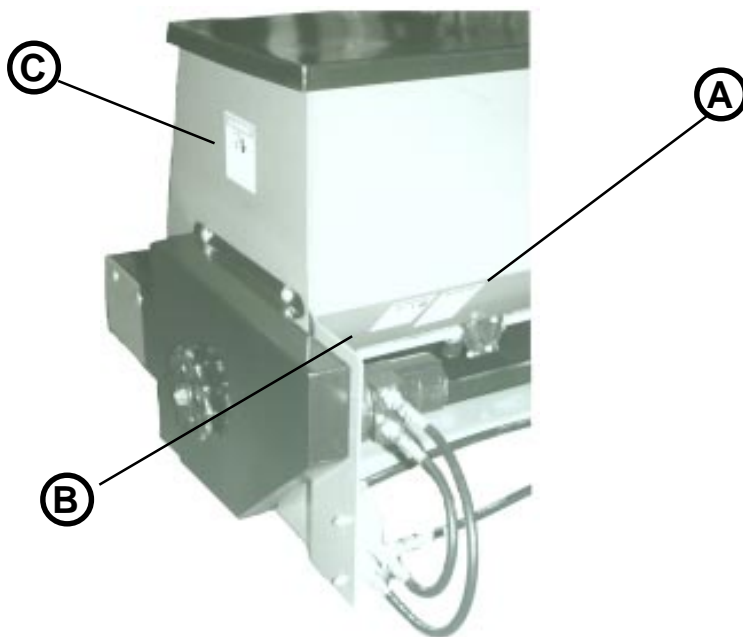

SAFETY SIGNS

A. 461137 Danger Decal --
READ OPERATOR'S MANUAL