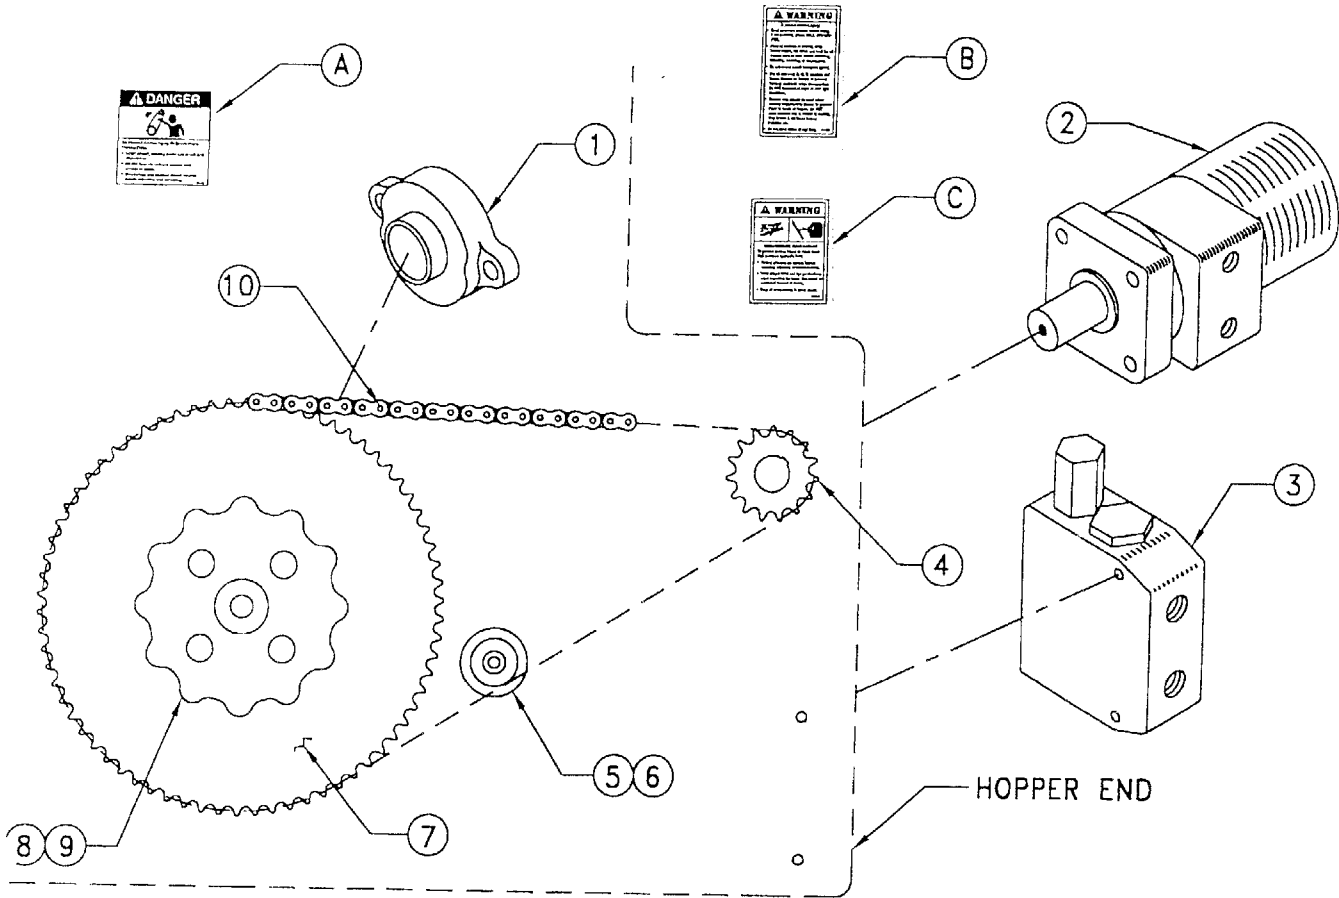

0894, 0898 - 8' & 12' Rice Levee Seeder

LEVEE SEEDERS

Model 894 (8 Ft.) and Model 898 (12 Ft.)

Item No.	Part No.	Wt. Lbs.	Description	Qty. Req'd	
				8'	12'
1	805193	10 ³ / ₄	5/8" Square Shaft x 98 ¹ / ₂ "..... (For 8 Ft.)	1	-
-	805194	16	5/8" Square Shaft x 146 ¹ / ₂ "(For 12 Ft.)	-	1
2	400015	-	15/16" Lock Collar w/Set Screw - Seeder	15	23
3	407080	¹ / ₂	Seed Cup Assembly - Seeder	8	12
-	410060	-	Self-Tap Bolt -- 1/4" x 5/8"	32	48
4	413014	-	Flat Washer -- 7/8" - Zinc	1	1
5	471085	¹ / ₄	Compression Spring -- 3/16" x 1-1/16" x 3 ¹ / ₂ "	1	1

0894, 0898 - 8' & 12' Rice Levee Seeder

SEEDER DRIVE

Item No.	Part No.	Wt. Lbs.	Description	Qty. Req'd	
				8'	12'
1	482022	1¼	1¼" Levee Seeder Bearing Assembly	1	1
-	411143	-	Hex Bolt -- 3/8" x 1¼" NC - Gr 2 - Zinc	2	2
-	412006	-	Hex Nut -- 3/8" - 16 - Gr 2 - Zinc	2	2
-	413506	-	Lock Washer -- 3/8" - Zinc	2	2
2	425005	18½	Hydraulic Motor 14.6 Cu. In. (Seeder)	1	1
-	411506	-	Hex Bolt -- 3/8" x 1" - Gr 5 - Zinc	4	4
-	413506	-	Lock Washer -- 3/8" - Zinc (No Nut)	4	4
-	425025	-	Seal Kit - Serial Numbers up to 6751 (Prince)	-	-
-	425026	-	Seal Kit - Serial Numbers 6752 and up (Danfoss) ...	-	-
3	400188	8	Adjustable Flow Control (Seeder)	1	1
-	411116	-	Hex Bolt -- 1/4" x 2¾" NC - Gr 5 - Zinc	2	2
-	412004	-	Hex Nut -- 1/4" - 20 - Gr 2 - Zinc	2	2
-	413504	-	Lock Washer -- 1/4"	2	2
-	413004	-	Flat Washer -- 1/4"	2	2