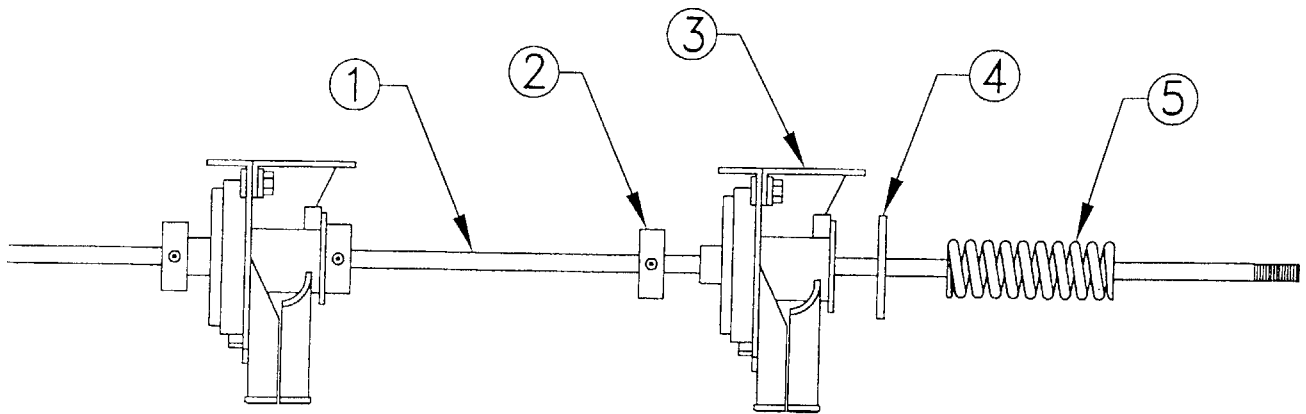

0894, 0898 - 8' & 12' Rice Levee Seeder

LEVEE SEEDERS

Model 894 (8 Ft.) and Model 898 (12 Ft.)

Item No.	Part No.	Wt. Lbs.	Description	Qty. Req'd	
				8'	12'
1	805193	10 ³ / ₄	5/8" Square Shaft x 98 ¹ / ₂ "..... (For 8 Ft.)	1	-
-	805194	16	5/8" Square Shaft x 146 ¹ / ₂ "(For 12 Ft.)	-	1
2	400015	-	15/16" Lock Collar w/Set Screw - Seeder	15	23
3	407080	¹ / ₂	Seed Cup Assembly - Seeder	8	12
-	410060	-	Self-Tap Bolt -- 1/4" x 5/8"	32	48
4	413014	-	Flat Washer -- 7/8" - Zinc	1	1
5	471085	¹ / ₄	Compression Spring -- 3/16" x 1-1/16" x 3 ¹ / ₂ "	1	1