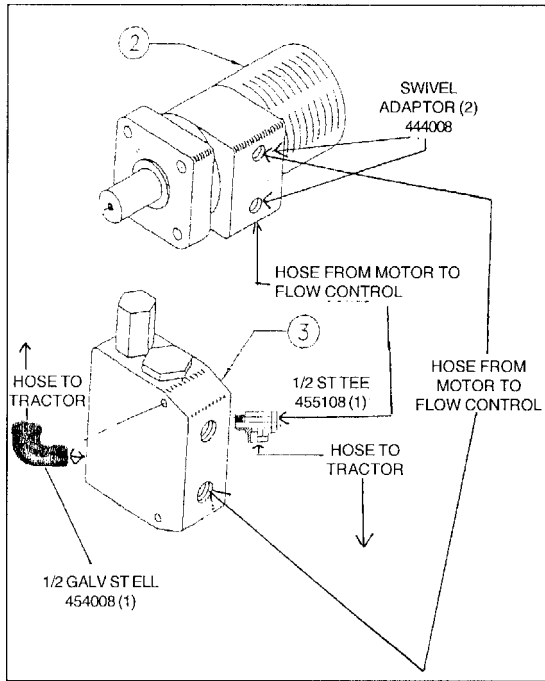

0894, 0898 - 8' & 12' Rice Levee Seeder MOTOR AND FLOW CONTROL PLUMBING

Item No.	Part No.	Wt. Lbs.	Description	Qty. Req'd	
				8'	12'
4	403021	¾	15 Tooth Sprocket (Seeder)	1	1
5	403003	-	Plastic Idler (Seeder)	1	1
6	401036	-	Idler Bushing (Seeder)	1	1
-	411717	-	Carriage Bolt -- 3/8" x 3" NC - Gr 2 - Zinc	1	1
-	412006	-	Hex Nut -- 3/8" - 16 - Gr 2 - Zinc	1	1
-	413506	-	Lock Washer -- 3/8" - Zinc	1	1
-	413006	-	Flat Washer -- 3/8" - Zinc	1	1
7	403026	8	70 Tooth Sprocket (Seeder)	1	1
8	805188	2	Adjusting Wheel (Seeder)	1	1
-	412010	-	Hex Nut -- 5/8" - 11 - Gr 2 - Zinc	1	1
9	805183	-	Wheel Spacer (Seeder)	1	1
10	402040	1½	#40 Roller Chain x 49 Links (Seeder)	1	1
-	402041	-	Connector Link No. 40 Roller Chain	1	1