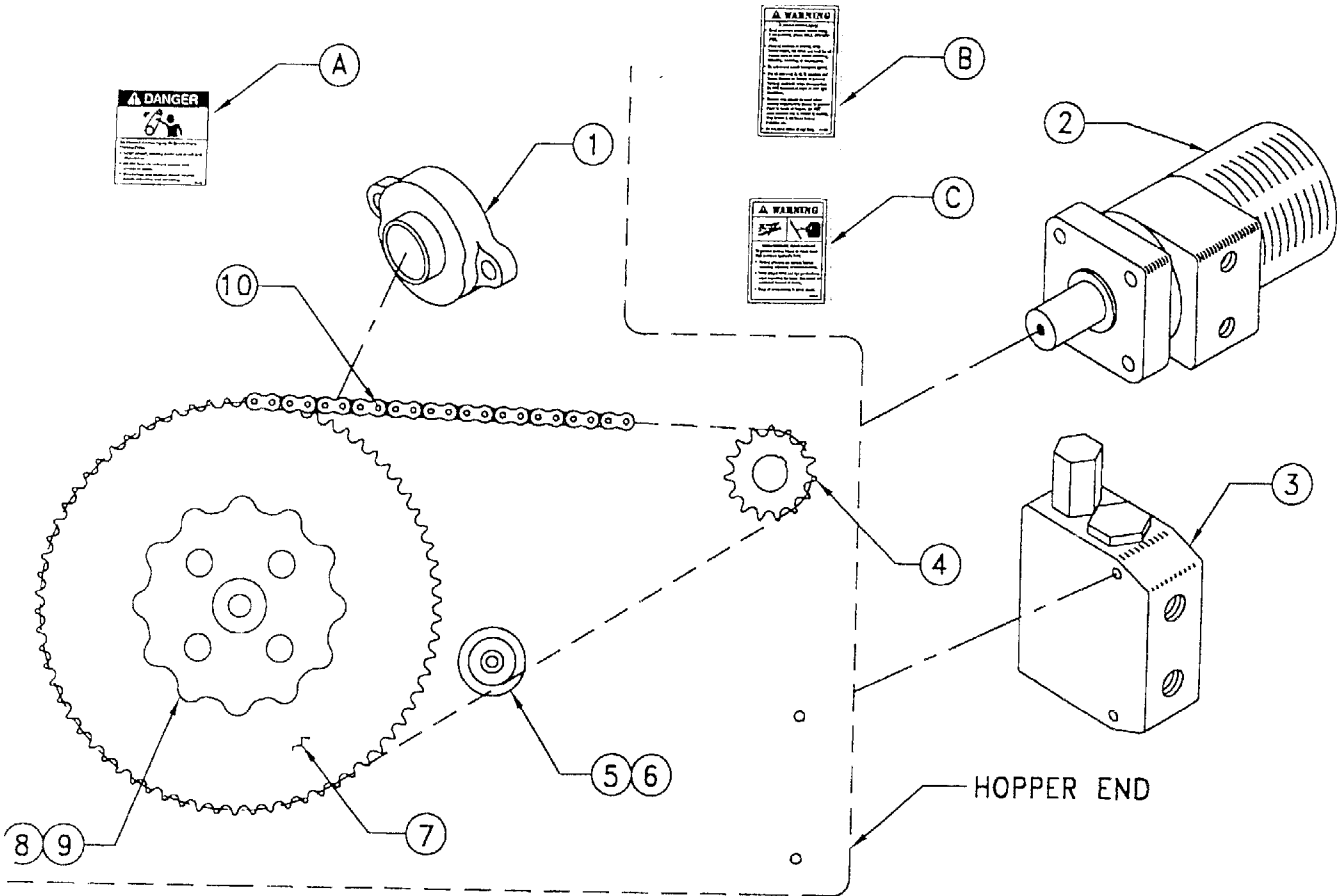

0894, 0898 - 8' & 12' Rice Levee Seeder

SEEDER DRIVE

Item No.	Part No.	Wt. Lbs.	Description	Qty. Req'd	
				8'	12'
1	482022	1¼	1¼" Levee Seeder Bearing Assembly	1	1
-	411143	-	Hex Bolt -- 3/8" x 1¼" NC - Gr 2 - Zinc	2	2
-	412006	-	Hex Nut -- 3/8" - 16 - Gr 2 - Zinc	2	2
-	413506	-	Lock Washer -- 3/8" - Zinc	2	2
2	425005	18½	Hydraulic Motor 14.6 Cu. In. (Seeder)	1	1
-	411506	-	Hex Bolt -- 3/8" x 1" - Gr 5 - Zinc	4	4
-	413506	-	Lock Washer -- 3/8" - Zinc (No Nut)	4	4
-	425025	-	Seal Kit - Serial Numbers up to 6751 (Prince)	-	-
-	425026	-	Seal Kit - Serial Numbers 6752 and up (Danfoss) ...	-	-
3	400188	8	Adjustable Flow Control (Seeder)	1	1
-	411116	-	Hex Bolt -- 1/4" x 2¾" NC - Gr 5 - Zinc	2	2
-	412004	-	Hex Nut -- 1/4" - 20 - Gr 2 - Zinc	2	2
-	413504	-	Lock Washer -- 1/4"	2	2
-	413004	-	Flat Washer -- 1/4"	2	2

0894, 0898 - 8' & 12' Rice Levee Seeder MOTOR AND FLOW CONTROL PLUMBING

Item No.	Part No.	Wt. Lbs.	Description	Qty. Req'd	
				8'	12'
4	403021	¾	15 Tooth Sprocket (Seeder)	1	1
5	403003	-	Plastic Idler (Seeder)	1	1
6	401036	-	Idler Bushing (Seeder)	1	1
-	411717	-	Carriage Bolt -- 3/8" x 3" NC - Gr 2 - Zinc	1	1
-	412006	-	Hex Nut -- 3/8" - 16 - Gr 2 - Zinc	1	1
-	413506	-	Lock Washer -- 3/8" - Zinc	1	1
-	413006	-	Flat Washer -- 3/8" - Zinc	1	1
7	403026	8	70 Tooth Sprocket (Seeder)	1	1
8	805188	2	Adjusting Wheel (Seeder)	1	1
-	412010	-	Hex Nut -- 5/8" - 11 - Gr 2 - Zinc	1	1
9	805183	-	Wheel Spacer (Seeder)	1	1
10	402040	1½	#40 Roller Chain x 49 Links (Seeder)	1	1
-	402041	-	Connector Link No. 40 Roller Chain	1	1

0894, 0898 - 8' & 12' Rice Levee Seeder

SEEDER DRIVE

(Continued)

Item No.	Part No.	Wt. Lbs.	Description	Qty. Req'd	
				8'	12'
N/I	800866	7½	Chain Guard	1	1
-	411142	-	Hex Bolt -- 3/8" x 1" NC - Gr 5 - Zinc	3	3
-	412006	-	Hex Nut -- 3/8" - 16 - Gr 2 - Zinc	3	3
-	413506	-	Lock Washer -- 3/8" - Zinc	3	3
N/I	457230	-	Hyd Hose Quick Connector #8010-4P	2	2