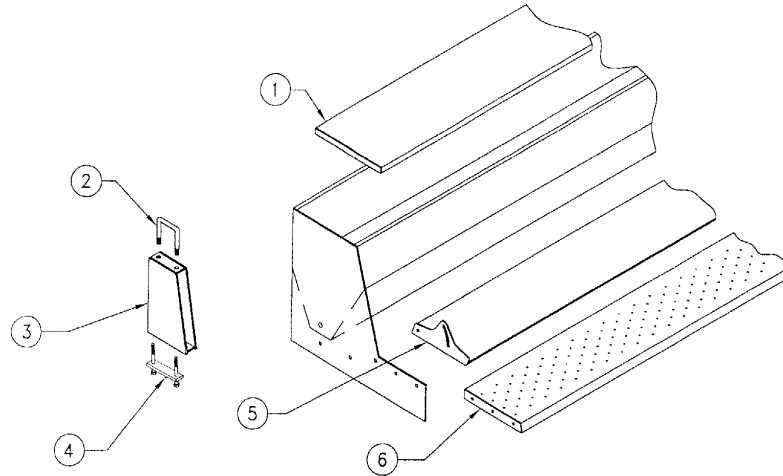

RICE LEVEE SEEDERS

Model No. 894 -- 8 Foot

Model No. 898 -- 12 Foot

0894, 0898 - 8' & 12' Rice Levee Seeder

LEVEE SEEDERS

Model 894 (8 Ft.) and Model 898 (12 Ft.)

Item No.	Part No.	Wt. Lbs.	Description	Qty. Req'd	
				8'	12'
1	800954	61	Lid (8 ft. Seeder)	1	-
-	800956	82	Lid (12 ft. Seeder)	-	1
-	805179	2	Inside Latch / Support (Seeder Lid)	1	1
-	411545	-	Hex Bolt -- 1/2" x 1 1/2" NC - Gr 5 - Zinc	1	1
-	410008	-	Lock Nut -- 1/2" NC - Zinc	1	1
-	410093	1/4	Outside Rubber Latch (Seeder Lid)	2	2
-	411126	-	Hex Bolt -- 5/16" x 2" NC - Gr 2 - Zinc	2	2
-	412005	-	Hex Nut -- 5/16" - 18 - Gr 2 - Zinc	2	2
-	413505	-	Lock Washer -- 5/16" - Zinc	2	2
2	415008	1 1/2	3/4" Sq. U-Bolt x 4" x 5 1/4" Leg	2	4
-	413512	-	Lock Washer -- 3/4" - Zinc	4	8
-	412012	-	Hex Nut -- 3/4" - 10 - Gr 2 - Zinc	4	8
3	800968	22 1/2	Spacer Block (8 Ft. & 12 Ft. Seeders)	2	4
4	201204	1 3/4	Backing Plate (Seeder)	2	4
-	411571	1/2	Hex Bolt -- 5/8" x 6" NC - Gr. 5 - Zinc	4	8
-	412010	-	Hex Nut -- 5/8" - 11 - Gr 2 - Zinc	4	8
-	413510	-	Lock Washer -- 5/8" - Zinc	4	8
5	800962	44 1/2	Seed Pan (8 ft. Seeder)	1	-
-	800964	72 1/2	Seed Pan (12 ft. Seeder)	-	1
-	805181	-	Pan Spacer	4	4
-	411735	-	Carriage Bolt -- 1/2" x 2 1/2" NC - Gr 2 - Zinc	4	4
-	413008	-	Flat Washer -- 1/2" - Zinc	4	4
-	410008	-	Lock Nut -- 1/2" NC - Zinc	4	4
6	800958	30	Walkboard (8 ft. Seeder)	1	-
-	800960	50	Walkboard (12 ft. Seeder)	-	1
-	411729	-	Carriage Bolt -- 1/2" x 1 1/4" NC - Gr 2 - Zinc	6	6
-	412008	-	Hex Nut -- 1/2" - 13 - Gr 2 - Zinc	6	6
-	413508	-	Lock Washer -- 1/2" - Zinc	6	6