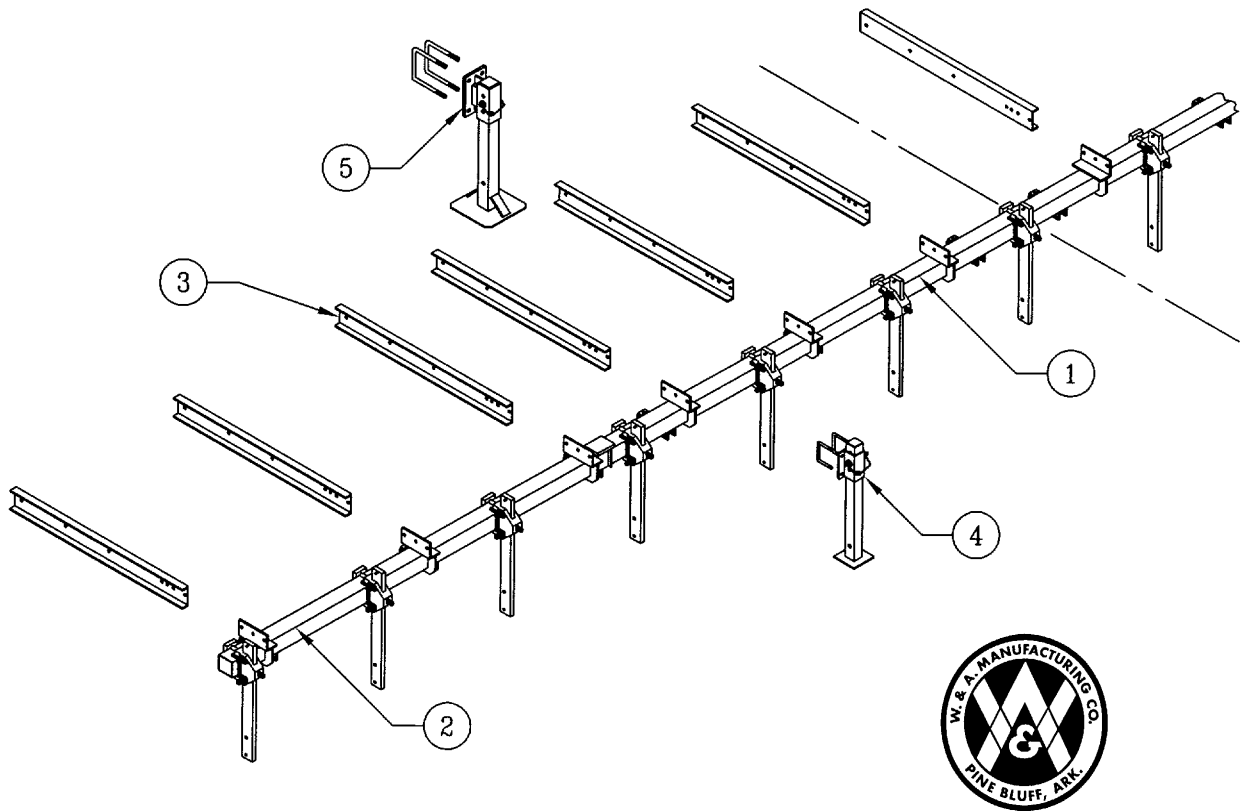

# MIDDLE CLEAN OUT ATTACHMENT

ITEM NO.	PART NO.	WT. LBS.	DESCRIPTION	QTY REQ	
				12@38"	16@30"
1	302210	335	Center Clamp and Basket Holder (241-3/4" Tube) .....	1	0
-	302216	321	Center Clamp And Basket Holder (227-1/4" Tube) .....	0	1
2	302211	154	RH Wing Holder (110-1/4" Tube) .....	1	0
-	302212	154	LH Wing Holder (110-1/4" Tube) Shown .....	1	0
-	302214	181	RH Wing Holder (128-1/2" Tube) .....	0	1
-	302215	181	LH Wing Holder (128-1/2" Tube) .....	0	1
3	204023	27½	Connecting Channel -- 5" x 51" with 7 Holes) .....	12	12
4	302222	19½	Holder - Front Parking Stand .....	2	2
-	415004	2½	3/4" Sq. U-Bolt x 7" x 9" Leg .....	4	4
-	412012	-	Hex Nut -- 3/4" - 10 - Gr 2 - Zinc .....	8	8
-	413512	-	Lock Washer -- 3/4" - Zinc .....	8	8
-	416230	¾	3/4" Safety Lock Pin x 5½" OAL - Zinc .....	2	2
5	302223	29	Stand for Middle Clean Out Attachment .....	2	2