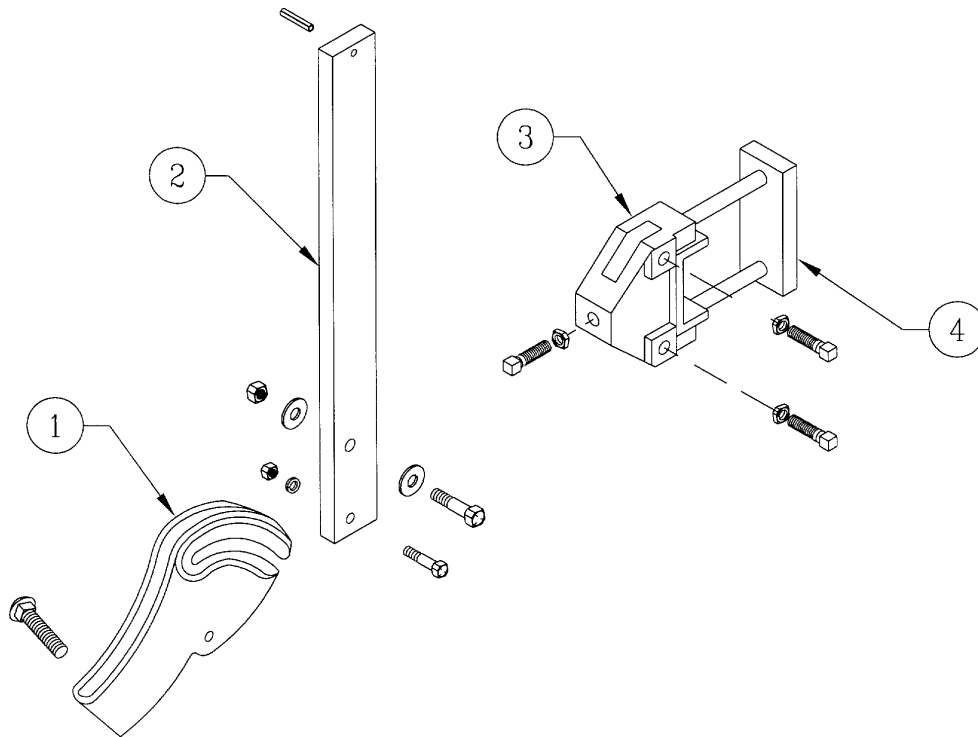

BOLT-ON SHANK HOLDER

ITEM NO.	PART NO.	WT. LBS.	DESCRIPTION	QTY. REQ'D	
				12@38"	16@30"
1	479075	6½	Friction Trip Foot	13	17
-	411549	-	Hex Bolt -- 1/2" x 2½" NC - Gr. 5 - Zinc.....	13	17
-	411563	½	Hex Bolt -- 5/8" x 3" NC - Gr. 5 - Zinc	13	17
-	411794	½	Carriage Bolt -- 3/4" x 3½" NC - Gr. 5 - Zinc	13	17
-	410009	-	Lock Nut -- 5/8" NC - Gr 2 - Zinc	13	17
-	410012	-	Lock Nut -- 3/4" NC - Gr 2 - Zinc	13	17
-	412008	-	Hex Nut -- 1/2" - 13 - Gr. 2 - Zinc	13	17
-	413056	-	Flat Washer, Heavy -- 5/8" - Zinc	26	34
-	413058	-	Flat Washer, Heavy -- 3/4" - Zinc	26	34
-	413508	-	Lock Washer -- 1/2" - Zinc	13	17
2	204210	25	Vertical Shank C1080	13	17
-	416120	-	Roll Pin -- 3/8" x 2" - Zinc	13	17
3	479065	10¼	Bolt-On Shank Holder - 4" Tool Bar	13	17
-	414828	-	Square Head Set Screw -- 5/8" x 1¾"	39	51
-	412310	-	Square Nut -- 5/8" - 11 - Gr. 2 - Zinc	39	51
-	412410	-	Jam Nut -- 5/8" - 11 - Gr. 2 - Zinc	39	51
4	204275	6	Backing Plate for Bolt-On Shank Holder - 4"	13	17
-	411595	7¾	Hex Bolt -- 3/4" x 5½" NC - Gr. 5 - Zinc.....	26	34
-	412012	-	Hex Nut -- 3/4" - 10 - Gr. 2 - Zinc	26	34
-	413512	-	Lock Washer -- 3/4" - Zinc	26	34
N/I	474031	7¼	#11N Furrower	13	17