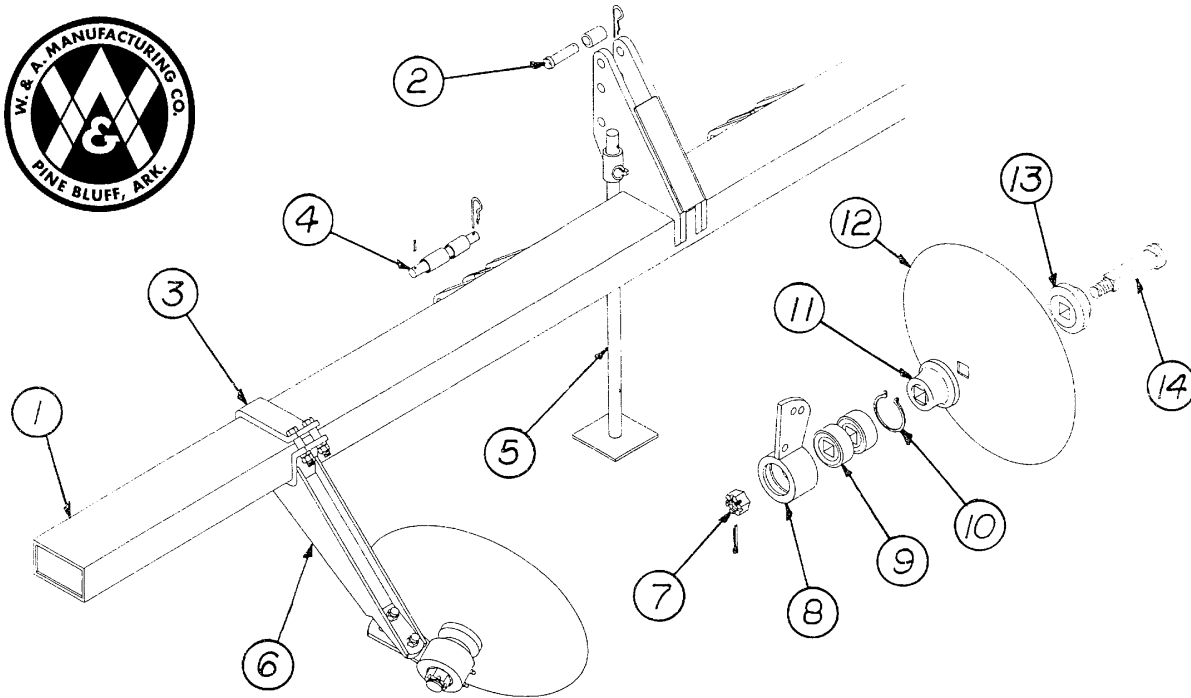

W & A

PARTS MANUAL

WATER FURROW PLOW

Model No. 990

Quality Products from

W & A MANUFACTURING COMPANY

P.O. Box 5238, Pine Bluff, Arkansas 71611

Phone: (870) 534-7420

Fax: (800) 336-1318

Website: www.wamfgco.com

WATER FURROW PLOW

<u>Item No.</u>	<u>Part No.</u>	<u>Wt. Lbs.</u>	<u>Description</u>	<u>Qty. Req'd</u>
1	800640	350	Main Frame – 17' Bar - Water Furrow Plow	1
2	416666	1½	Clevis Pin -- 1" x 4½" - Zinc	1
-	416309	-	Rue Ring Cotter Pin -- 1" - Zinc	3
-	201799	-	Cat III Bushing -- 1¼" OD x 2-1/8" Long	1
3	407012	8	Backing Clamp 4 x 7 Bar -- ¾"	2
-	411565	½	Hex Bolt -- 5/8" x 3½" NC - Gr. 5 - Zinc	8
-	412010	-	Hex Nut -- 5/8" - 11 - Gr 2 - Zinc	8
-	413510	-	Lock Washer -- 5/8" - Zinc	8
4	201360	2½	Hitch Pin -- 1-1/8" x 9"	2
-	201666		Bushing -- 1½" OD x 1-1/8" ID x 3-1/8" Long	2
-	201665		Bushing -- 1-7/16" OD x 1-1/8" ID x 2" Long	2
-	201548	3	Center Pull Plate	2
-	411214	¼	Hex Bolt -- 5/8" x 2" NC - Gr 2 - Zinc	4
-	412010	-	Hex Nut -- 5/8" - 11 - Gr 2 - Zinc	4
-	413510	-	Lock Washer -- 5/8" - Zinc	4
5	800185	9	Parking Stand - Levee Plow	1
-	416208	½	Safety Lock Pin	1
6	800216	40	Leg - Water Furrow Plow	2

WATER FURROW PLOW (Continued)

<u>Item No.</u>	<u>Part No.</u>	<u>Wt. Lbs.</u>	<u>Description</u>	<u>Qty. Req'd</u>
7	412124	1	Slotted Nut -- 1½" - 6 - Gr 2 - Reg - Zinc	2
-	416005	-	Cotter Pin -- 1/4" x 2" - Zinc	2
8	800217	10½	Bearing Housing - Water Furrow Plow	2
9	481213	2½	Bearing -- 1½" Sq. Bore - GW211PP3.....	4
10	483393		Retaining Ring - LP & 1½" Axle Bedder	2
11	803267	9	Concave End Bell - Water Furrow Plow	2
12	473252	32½	24" x 1/4" Plain Blade - Concave - 1½" Sq. Ctr. Hole	2
13	803266	4	Convex Axle Washer - Water Furrow Plow	2
14	802989	5¾	Gang Bolt - Water Furrow Plow (1½" x 8")	2