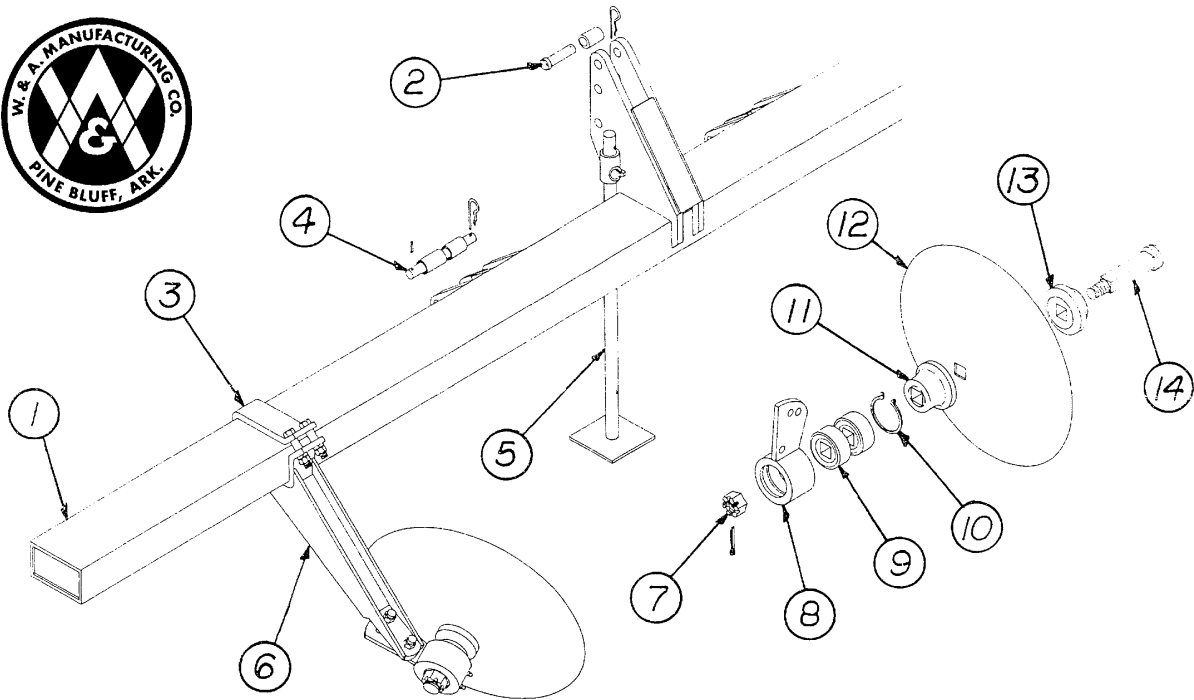

Fax: (800) 336-1318

Website: www.wamfgco.com

WATER FURROW PLOW

<u>Item No.</u>	<u>Part No.</u>	<u>Wt. Lbs.</u>	<u>Description</u>	<u>Qty. Req'd</u>
1	800640	350	Main Frame – 17' Bar - Water Furrow Plow	1
2	416666	1½	Clevis Pin -- 1" x 4½" - Zinc	1
-	416309	-	Rue Ring Cotter Pin -- 1" - Zinc	3
-	201799	-	Cat III Bushing -- 1¼" OD x 2-1/8" Long	1
3	407012	8	Backing Clamp 4 x 7 Bar -- ¾"	2
-	411565	½	Hex Bolt -- 5/8" x 3½" NC - Gr. 5 - Zinc	8
-	412010	-	Hex Nut -- 5/8" - 11 - Gr 2 - Zinc	8
-	413510	-	Lock Washer -- 5/8" - Zinc	8
4	201360	2½	Hitch Pin -- 1-1/8" x 9"	2
-	201666		Bushing -- 1½" OD x 1-1/8" ID x 3-1/8" Long	2
-	201665		Bushing -- 1-7/16" OD x 1-1/8" ID x 2" Long	2
-	201548	3	Center Pull Plate	2
-	411214	¼	Hex Bolt -- 5/8" x 2" NC - Gr 2 - Zinc	4
-	412010	-	Hex Nut -- 5/8" - 11 - Gr 2 - Zinc	4
-	413510	-	Lock Washer -- 5/8" - Zinc	4
5	800185	9	Parking Stand - Levee Plow	1
-	416208	½	Safety Lock Pin	1
6	800216	40	Leg - Water Furrow Plow	2

WATER FURROW PLOW (Continued)

<u>Item No.</u>	<u>Part No.</u>	<u>Wt. Lbs.</u>	<u>Description</u>	<u>Qty. Req'd</u>
7	412124	1	Slotted Nut -- 1½" - 6 - Gr 2 - Reg - Zinc	2
-	416005	-	Cotter Pin -- 1/4" x 2" - Zinc	2
8	800217	10½	Bearing Housing - Water Furrow Plow	2
9	481213	2½	Bearing -- 1½" Sq. Bore - GW211PP3.....	4
10	483393		Retaining Ring - LP & 1½" Axle Bedder	2
11	803267	9	Concave End Bell - Water Furrow Plow	2
12	473252	32½	24" x 1/4" Plain Blade - Concave - 1½" Sq. Ctr. Hole	2
13	803266	4	Convex Axle Washer - Water Furrow Plow	2
14	802989	5¾	Gang Bolt - Water Furrow Plow (1½" x 8")	2