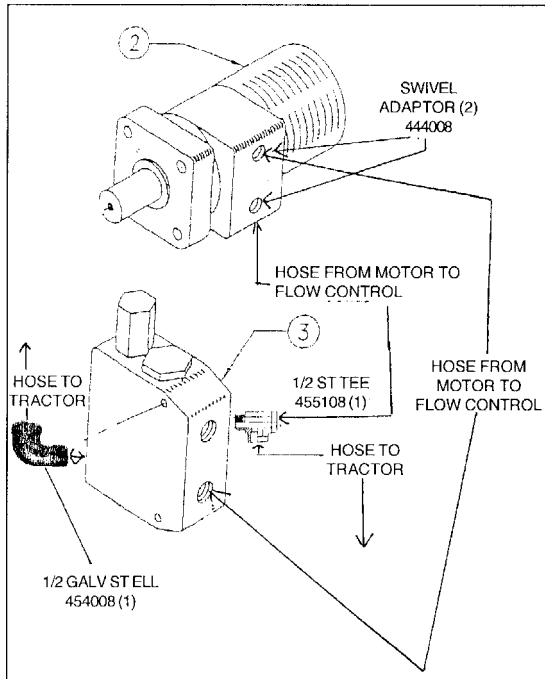

MOTOR AND FLOW CONTROL PLUMBING

Item No.	Part No.	Wt. Lbs.	Description	Qty. Req'd	
				8'	12'
4	403021	3/4	15 Tooth Sprocket (Seeder)	1	1
5	403003	-	Plastic Idler (Seeder)	1	1
6	401036	-	Idler Bushing (Seeder)	1	1
-	411717	-	Carriage Bolt -- 3/8" x 3" NC - Gr 2 - Zinc	1	1
-	412006	-	Hex Nut -- 3/8" - 16 - Gr 2 - Zinc	1	1
-	413506	-	Lock Washer -- 3/8" - Zinc	1	1
-	413006	-	Flat Washer -- 3/8" - Zinc	1	1
7	403026	8	70 Tooth Sprocket (Seeder)	1	1
8	805188	2	Adjusting Wheel (Seeder)	1	1
-	412010	-	Hex Nut -- 5/8" - 11 - Gr 2 - Zinc	1	1
9	805183	-	Wheel Spacer (Seeder)	1	1
10	402040	1 1/2	#40 Roller Chain x 49 Links (Seeder)	1	1
-	402041	-	Connector Link No. 40 Roller Chain	1	1