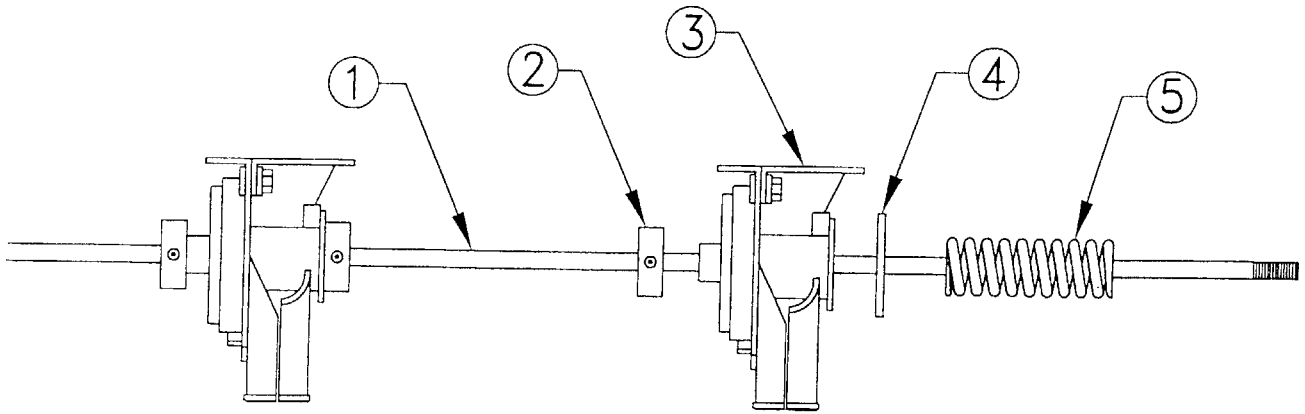

LEVEE SEEDERS

Model 894 (8 Ft.) and Model 898 (12 Ft.)