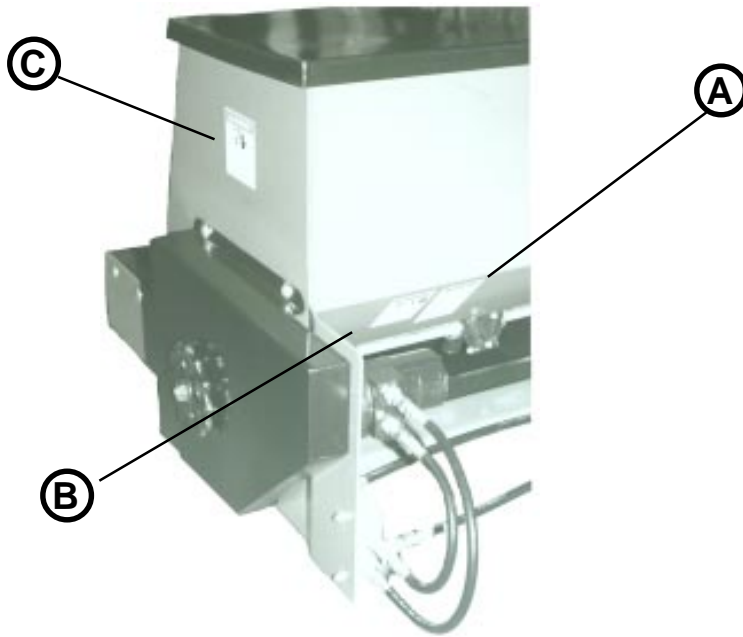

SAFETY SIGNS

A. 461137 Danger Decal --
READ OPERATOR'S MANUAL