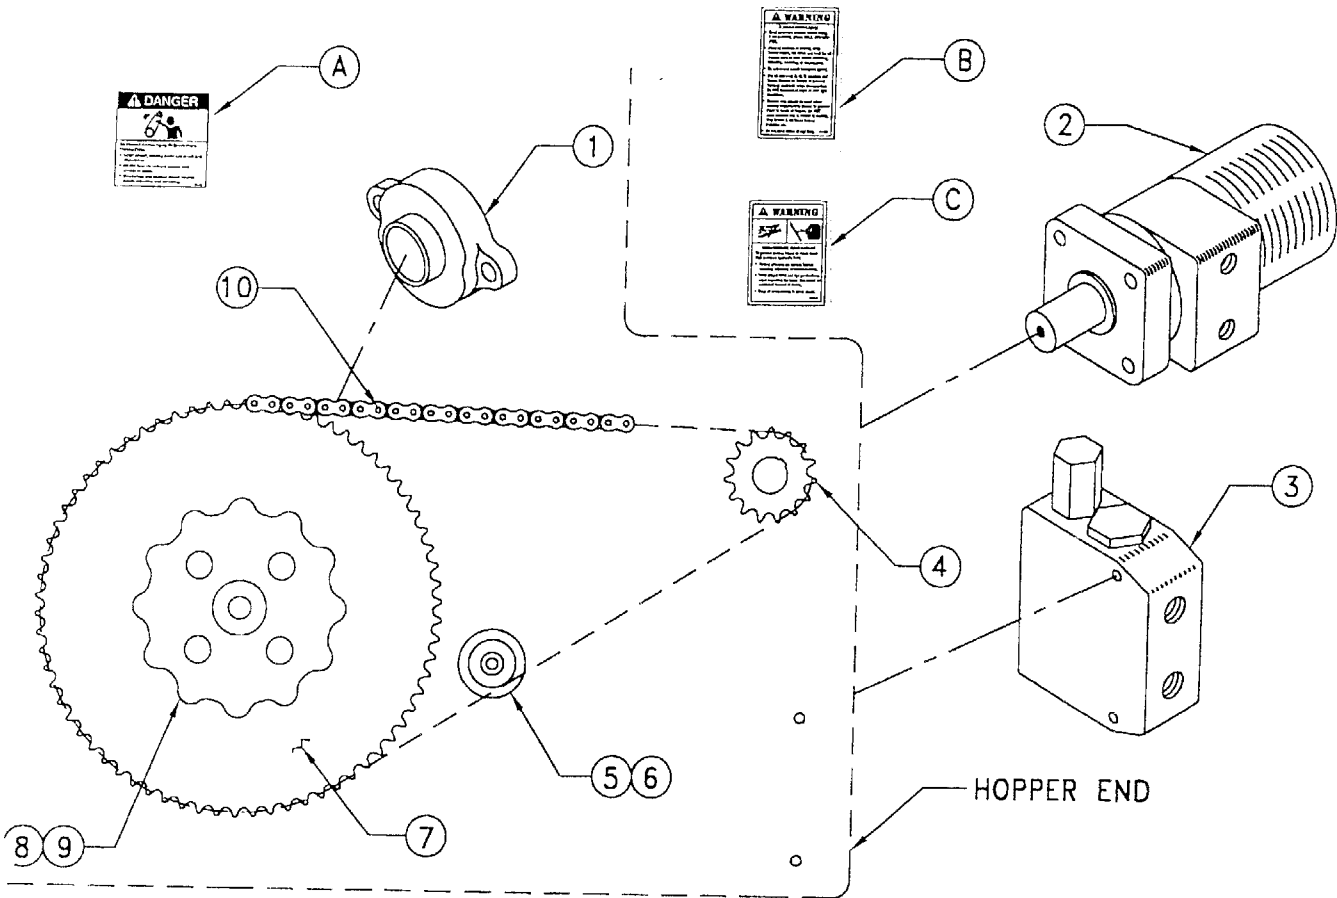

# SEEDER DRIVE

Item No.	Part No.	Wt. Lbs.	Description	Qty. Req'd	
				8'	12'
1	482022	1¼	1¼" Levee Seeder Bearing Assembly .....	1	1
-	411143	-	Hex Bolt -- 3/8" x 1¼" NC - Gr 2 - Zinc .....	2	2
-	412006	-	Hex Nut -- 3/8" - 16 - Gr 2 - Zinc .....	2	2
-	413506	-	Lock Washer -- 3/8" - Zinc .....	2	2
2	425005	18½	Hydraulic Motor 14.6 Cu. In. (Seeder) .....	1	1
-	411506	-	Hex Bolt -- 3/8" x 1" - Gr 5 - Zinc .....	4	4
-	413506	-	Lock Washer -- 3/8" - Zinc (No Nut) .....	4	4
-	425025	-	Seal Kit - Serial Numbers up to 6751 (Prince) .....	-	-
-	425026	-	Seal Kit - Serial Numbers 6752 and up (Danfoss) ...	-	-
3	400188	8	Adjustable Flow Control (Seeder) .....	1	1
-	411116	-	Hex Bolt -- 1/4" x 2¾" NC - Gr 5 - Zinc .....	2	2
-	412004	-	Hex Nut -- 1/4" - 20 - Gr 2 - Zinc .....	2	2
-	413504	-	Lock Washer -- 1/4" .....	2	2
-	413004	-	Flat Washer -- 1/4" .....	2	2

# MOTOR AND FLOW CONTROL PLUMBING

Item No.	Part No.	Wt. Lbs.	Description	Qty. Req'd	
				8'	12'
4	403021	3/4	15 Tooth Sprocket (Seeder) .....	1	1
5	403003	-	Plastic Idler (Seeder) .....	1	1
6	401036	-	Idler Bushing (Seeder) .....	1	1
-	411717	-	Carriage Bolt -- 3/8" x 3" NC - Gr 2 - Zinc .....	1	1
-	412006	-	Hex Nut -- 3/8" - 16 - Gr 2 - Zinc .....	1	1
-	413506	-	Lock Washer -- 3/8" - Zinc .....	1	1
-	413006	-	Flat Washer -- 3/8" - Zinc .....	1	1
7	403026	8	70 Tooth Sprocket (Seeder) .....	1	1
8	805188	2	Adjusting Wheel (Seeder) .....	1	1
-	412010	-	Hex Nut -- 5/8" - 11 - Gr 2 - Zinc .....	1	1
9	805183	-	Wheel Spacer (Seeder) .....	1	1
10	402040	1 1/2	#40 Roller Chain x 49 Links (Seeder) .....	1	1
-	402041	-	Connector Link No. 40 Roller Chain .....	1	1

# SEEDER DRIVE (Continued)

Item No.	Part No.	Wt. Lbs.	Description	Qty. Req'd	
				8'	12'
N/I	800866	7½	Chain Guard .....	1	1
-	411142	-	Hex Bolt -- 3/8" x 1" NC - Gr 5 - Zinc .....	3	3
-	412006	-	Hex Nut -- 3/8" - 16 - Gr 2 - Zinc .....	3	3
-	413506	-	Lock Washer -- 3/8" - Zinc .....	3	3
N/I	457230	-	Hyd Hose Quick Connector #8010-4P .....	2	2