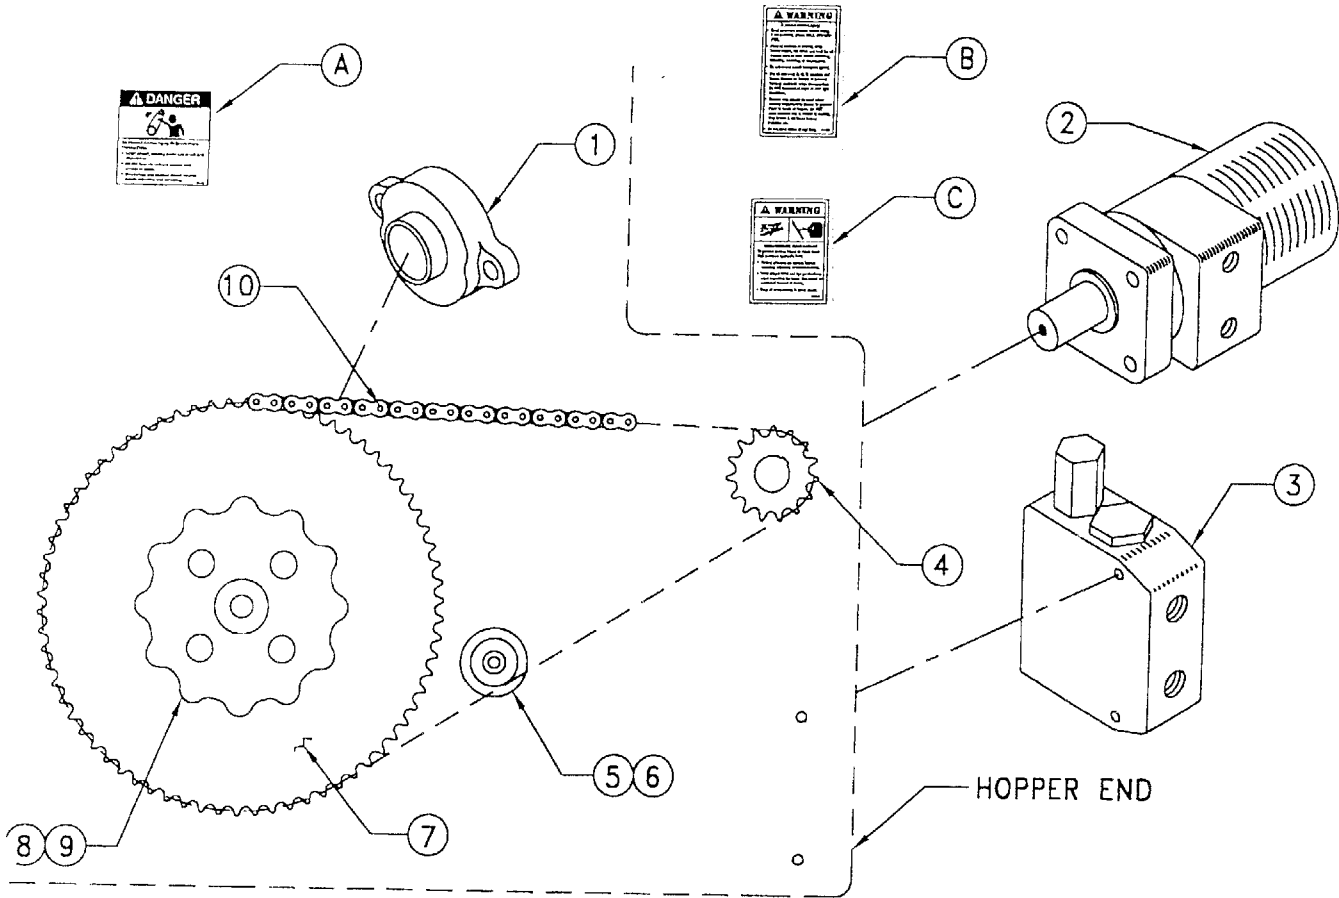

# LEVEE SEEDERS

Model 894 (8 Ft.) and Model 898 (12 Ft.)

Item No.	Part No.	Wt. Lbs.	Description	Qty. Req'd	
				8'	12'
1	805193	10¾	5/8" Square Shaft x 98½"..... (For 8 Ft.) .....	1	-
-	805194	16	5/8" Square Shaft x 146½" .....(For 12 Ft.) .....	-	1
2	400015	-	15/16" Lock Collar w/Set Screw - Seeder .....	15	23
3	407080	½	Seed Cup Assembly - Seeder .....	8	12
-	410060	-	Self-Tap Bolt -- 1/4" x 5/8" .....	32	48
4	413014	-	Flat Washer -- 7/8" - Zinc .....	1	1
5	471085	¼	Compression Spring -- 3/16" x 1-1/16" x 3½" .....	1	1

# SEEDER DRIVE

Item No.	Part No.	Wt. Lbs.	Description	Qty. Req'd	
				8'	12'
1	482022	1¼	1¼" Levee Seeder Bearing Assembly .....	1	1
-	411143	-	Hex Bolt -- 3/8" x 1¼" NC - Gr 2 - Zinc .....	2	2
-	412006	-	Hex Nut -- 3/8" - 16 - Gr 2 - Zinc .....	2	2
-	413506	-	Lock Washer -- 3/8" - Zinc .....	2	2
2	425005	18½	Hydraulic Motor 14.6 Cu. In. (Seeder) .....	1	1
-	411506	-	Hex Bolt -- 3/8" x 1" - Gr 5 - Zinc .....	4	4
-	413506	-	Lock Washer -- 3/8" - Zinc (No Nut) .....	4	4
-	425025	-	Seal Kit - Serial Numbers up to 6751 (Prince) .....	-	-
-	425026	-	Seal Kit - Serial Numbers 6752 and up (Danfoss) ...	-	-
3	400188	8	Adjustable Flow Control (Seeder) .....	1	1
-	411116	-	Hex Bolt -- 1/4" x 2¾" NC - Gr 5 - Zinc .....	2	2
-	412004	-	Hex Nut -- 1/4" - 20 - Gr 2 - Zinc .....	2	2
-	413504	-	Lock Washer -- 1/4" .....	2	2
-	413004	-	Flat Washer -- 1/4" .....	2	2

# SEEDER DRIVE (Continued)

Item No.	Part No.	Wt. Lbs.	Description	Qty. Req'd	
				8'	12'
N/I	800866	7½	Chain Guard .....	1	1
-	411142	-	Hex Bolt -- 3/8" x 1" NC - Gr 5 - Zinc .....	3	3
-	412006	-	Hex Nut -- 3/8" - 16 - Gr 2 - Zinc .....	3	3
-	413506	-	Lock Washer -- 3/8" - Zinc .....	3	3
N/I	457230	-	Hyd Hose Quick Connector #8010-4P .....	2	2